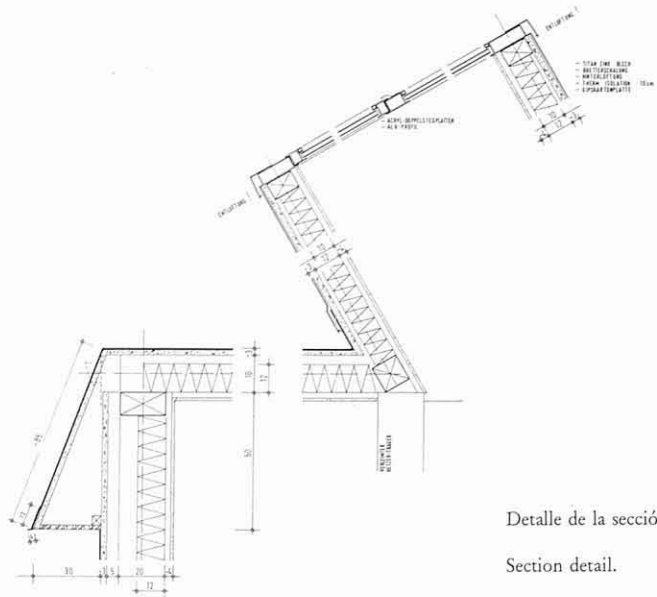

Entrance, between the studios and the previous building.

Lucernarios, de 4 m de altura y orientados a norte.

Skylights, 4 m high and opened to the north.

Vista de la fachada principal, con los paneles de madera dispuestos con la junta horizontal.

View of the main façade, made of plywood boards with horizontal joints.

Detalle de la sección de la fachada.

Section detail.

Planta general del conjunto, con el edificio anterior.

General plan of the complex, with the previous building.