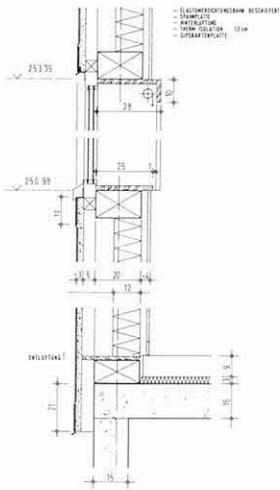

Entrance, between the studios and the previous building.

Lucernarios, de 4 m de altura y orientados a norte.

Skylights, 4 m high and opened to the north.

Vista de la fachada principal, con los paneles de madera dispuestos con la junta horizontal.

View of the main façade, made of plywood boards with horizontal joints.

Detalle de la sección de la fachada.

Section detail.

Planta general del conjunto, con el edificio anterior.

General plan of the complex, with the previous building.