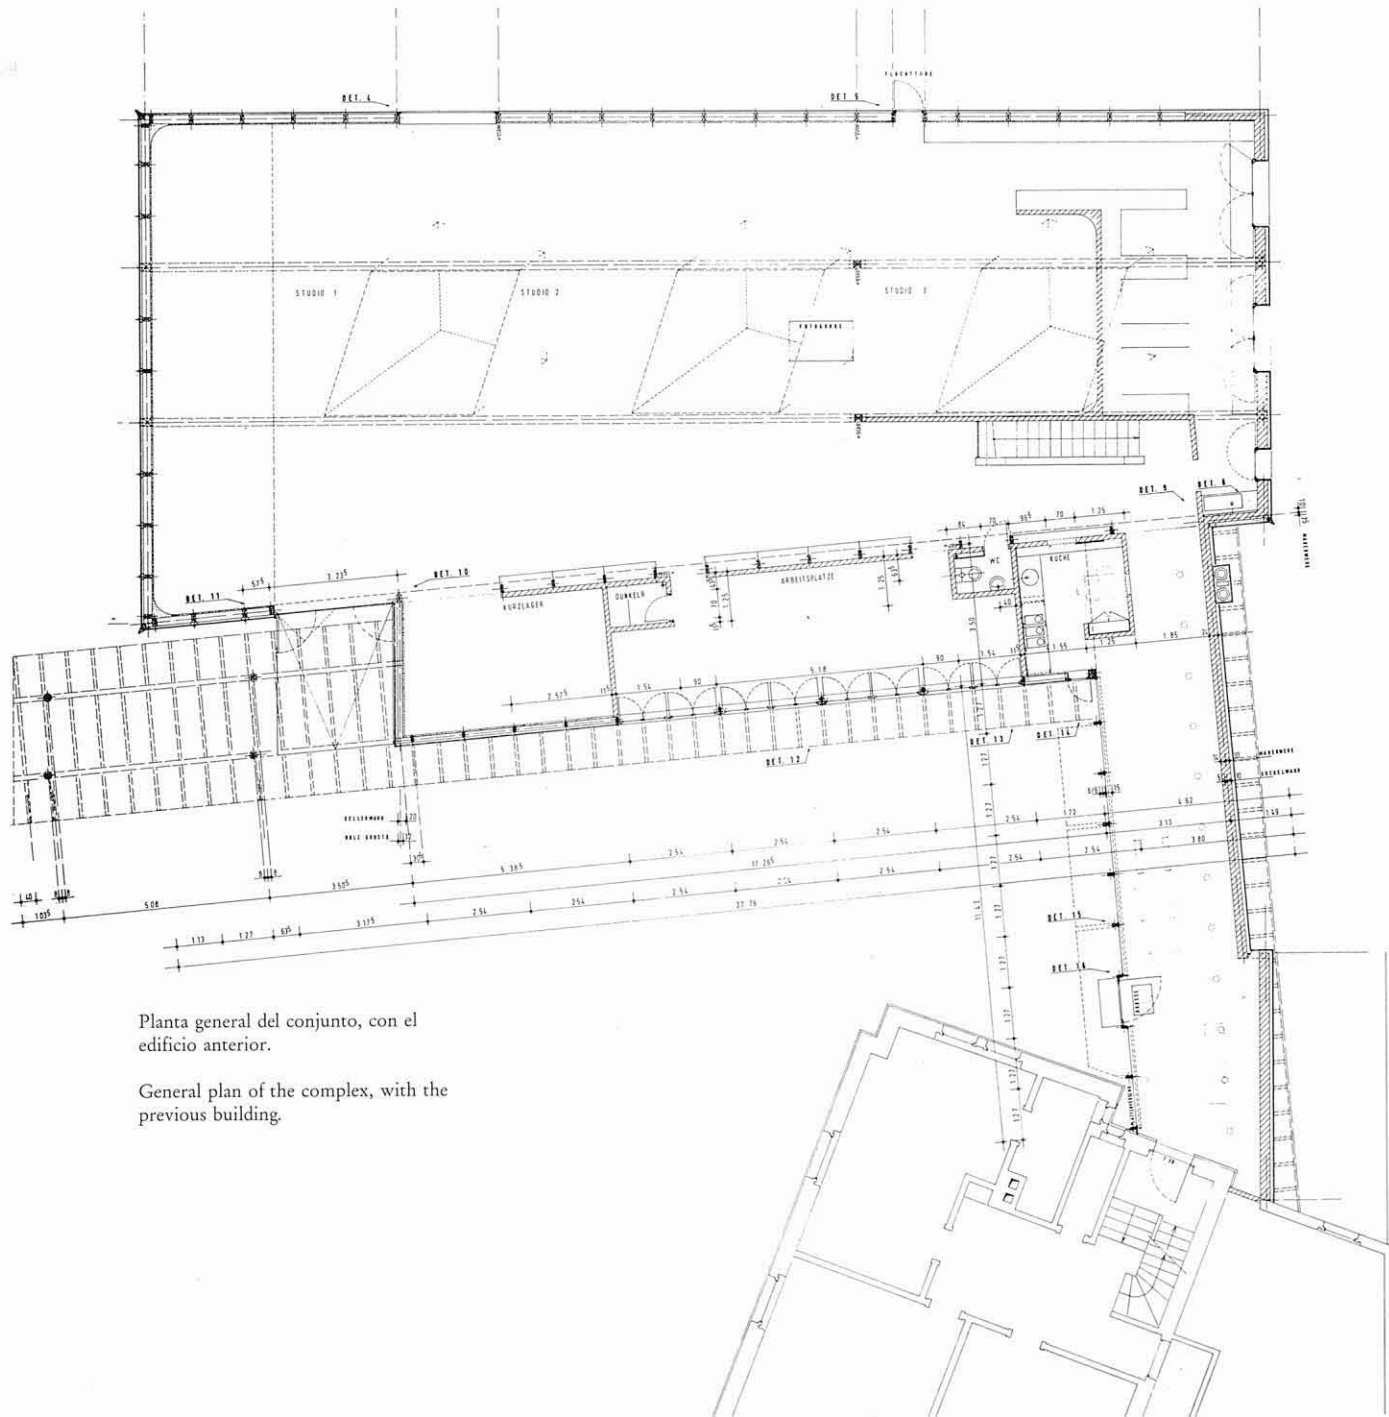

Entrance, between the studios and the previous building.

Lucernarios, de 4 m de altura y orientados a norte.

Skylights, 4 m high and opened to the north.

Vista de la fachada principal, con los paneles de madera dispuestos con la junta horizontal.

View of the main façade, made of plywood boards with horizontal joints.

Detalle de la sección de la fachada.

Section detail.

Planta general del conjunto, con el edificio anterior.

General plan of the complex, with the previous building.